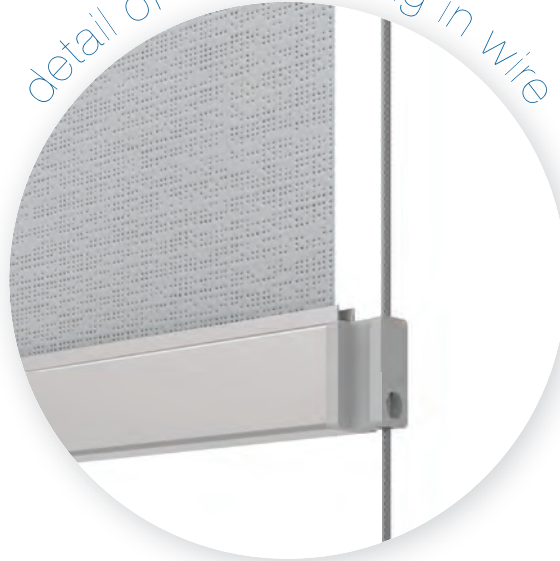

guarantee

classification based on

detail of side guiding in wire

in wire

With this type of awning, the fabric is guided by a side stainless steel plastic coated wire that can be attached to the window frame or even to the floor.

The main advantages are a simple construction and easy installation of the box.

Shading is provided by a fabric wound on the shaft in the box. The bottom profile is guided in the side guide rails.

side guiding type