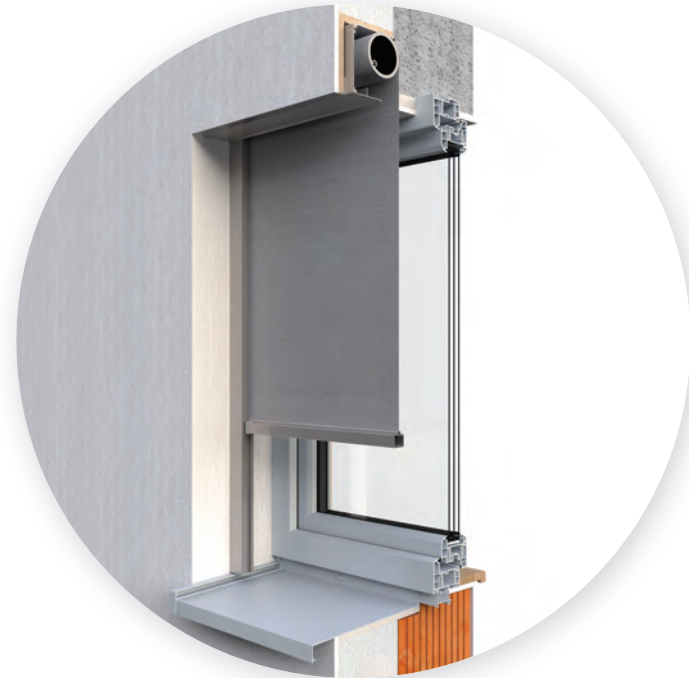

Thanks to the zip welded on both sides of the fabric, the wind resistance increases. It combines all current trends

in zip

and meets the high demands of customers for wind resistance. It is an aesthetic complement to any façade.

wide
selection of
colours

types of installation

visible box

built-in box

You can see the box from outside the building. Installation can be also carried out additionally on the window frame.

If you have the possibility of placing the box in a prepared built-in box, it is always the ideal solution. The screen hides in a hidden box when retracted and does not interfere into the lightness of the window.